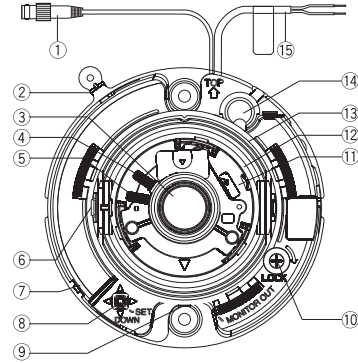

Part Names and Functions

* This illustration represents WV-CF344.

- | | |
|--|----------------------------------|
| ① Video output connector | ⑨ Adjustment monitor output jack |
| ② Mark | ⑩ Panning table lock screw |
| ③ Lens | ⑪ Azimuth adjuster |
| ④ Focus knob (with lock function) [WV-CF374/CF344] | ⑫ Tilting table |
| ⑤ Zoom knob (with lock function) | ⑬ Panning table |
| ⑥ Tilting lock screw | ⑭ Cable access hole |
| ⑦ AF button [WV-CF354] | ⑮ Power cord |
| ⑧ Set up button [WV-CF374/CF344] | |