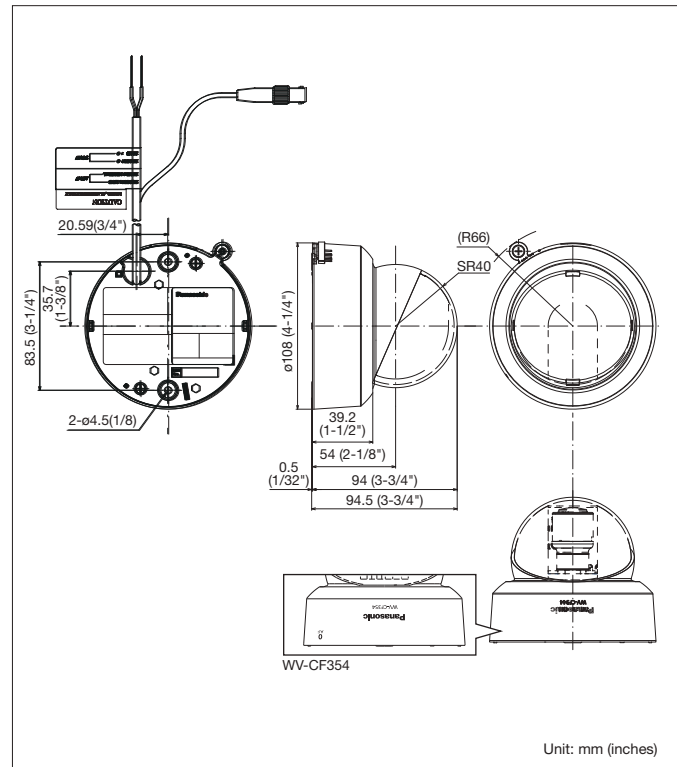

Appearance

Trademarks and registered trademarks

– Microsoft, and Windows are registered trademarks of Microsoft Corporation in the U.S. and other countries.

Important

– Safety Precaution: carefully read the operating instructions and installation manual before using this product.

– "Super Dynamic", "SDII", "SDIII", "SD5", "SD5Link", "SD6", "i-PRO" and "i-PRO SmartHD" logos are trademarks or registered trademarks of Panasonic Corporation.

- All TV pictures are simulated.
- Weights and dimensions are approximate.
- Specifications are subject to change without notice.
- These products may be subject to export control regulations.
- All product pictures are NTSC models.

DISTRIBUTED BY:

Panasonic®

<http://panasonic.net/security/>

Printed in Japan (2A-083AA)