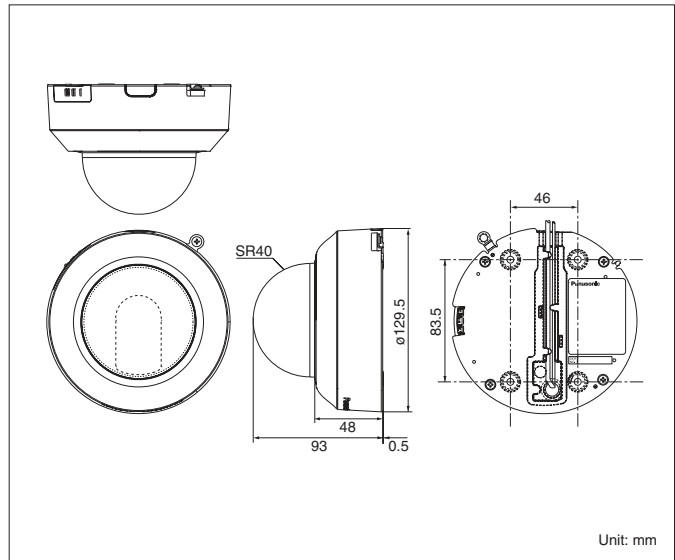

Appearance

مشاهده و خرید
دوربین‌های مدار بسته
آنالوگ پاناسونیک

پای خرید آنلاین   **مشاهده محصولات**

IDEHAL
Gostar
Idehal.org
۰۲۱-۸۱۰۱۰

Important

– Safety Precaution: carefully read the operating instructions and installation manual before using this product.

DISTRIBUTED BY:

- All TV pictures are simulated.
- Weights and dimensions are approximate.
- Specifications are subject to change without notice.
- These products may be subject to export control regulations.
- All product pictures are PAL models.

Panasonic®

<http://panasonic.net/security/>

Printed in Japan (2A-053CA)