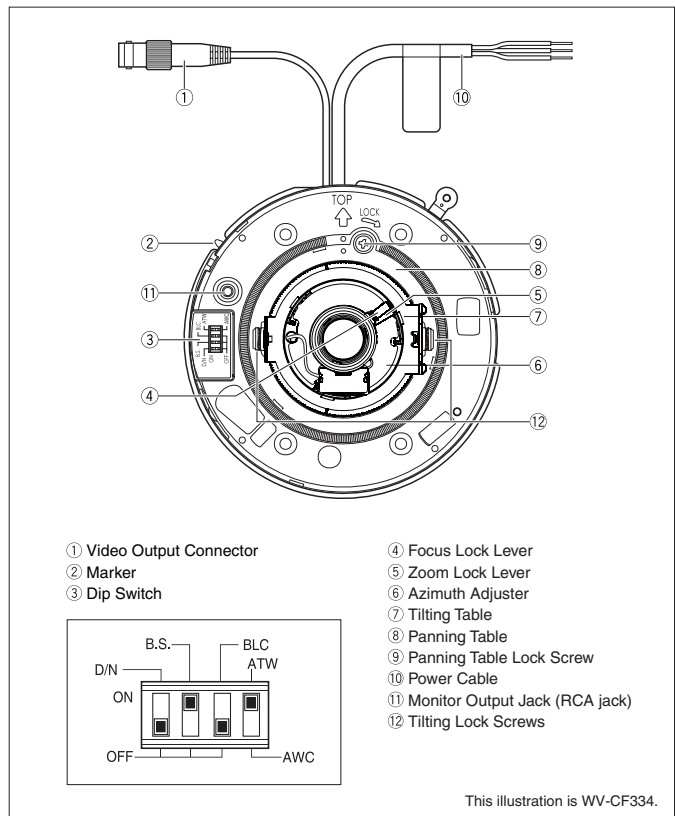

*1 Factory default setting is 'off'. To select this mode, turn on the Dip Switch mode.

Part Names and Functions