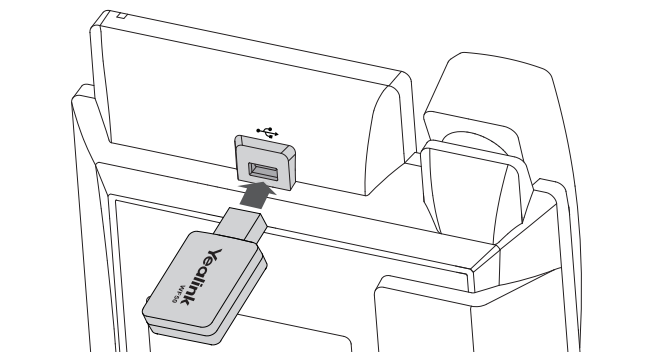

Specifications

- > Network Standard: IEEE 802.11 a/n/ac, IEEE 802.11 b/g/n
- > Transmission Rate:
  - 5GHz:
    - 11ac: Up to 433Mbps(dynamic)
    - 11n: Up to 150Mbps(dynamic)
    - 11a: Up to 54Mbps(dynamic)
  - 2.4GHz:
    - 11n: Up to 150Mbps(dynamic)
    - 11g: Up to 54Mbps(dynamic)
    - 11b: Up to 11Mbps(dynamic)
- > Frequency Range: 2.4GHz/5GHz
- > OS Support: Linux, Android
- > Antenna Type: Integrated
- > Security: WEP, WPA/WPA2,WPA-PSK/WPA2-PSK, WPA2-Enterprise
- > Interface: USB 2.0
- > Operating Voltage: 5.0 V DC $\pm$ 5%
- > Operating Voltage: 5.0 V DC $\pm$ 5%
- > Dimensions (L*W*H): 52mm*27mm*8mm